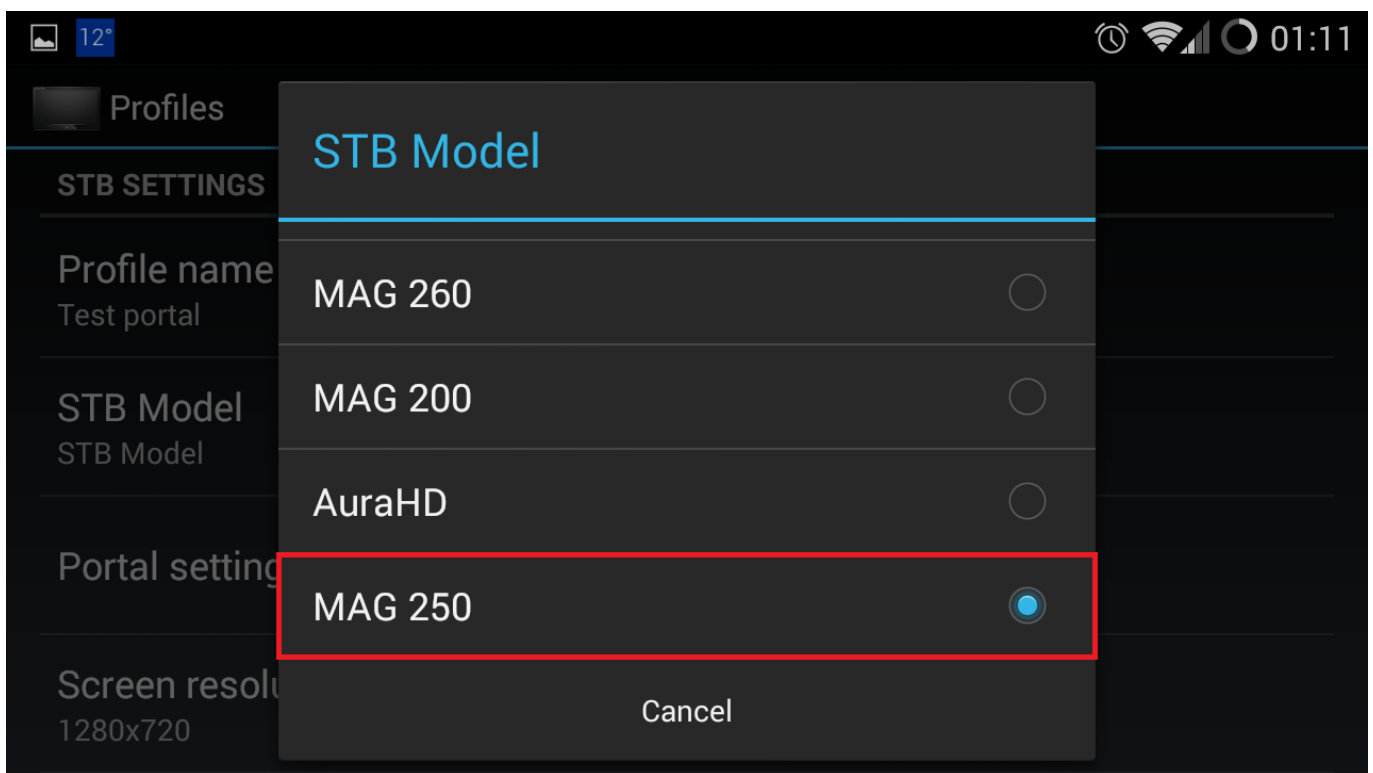

Code: ipconfig /all and press enter This tells you your mac address for your net devices, your ip, and your network state.. Take the mac address it gave you and write down the last half of it, the entire mac will look like aa:bb:cc:00:11:22 and 00:11:22 will be what you're looking for.. Use those last 6 numbers or letters in the mac of your chosen emulator Do not use 00:11:22, use your mac!.

[Intel Ich7r dh Sata Raid Driver](#)

[Nfs carbon full game with crack](#)

[Bob Chilcott God So Loved The World Pdf Newspaper](#)

[Microfit 5 With Crack](#)

[Video File For Mac](#)

[Unduh Zombie Evil Been Summoned For](#)

6e4e936fe3 [webclient file overwrite](#)

6e4e936fe3