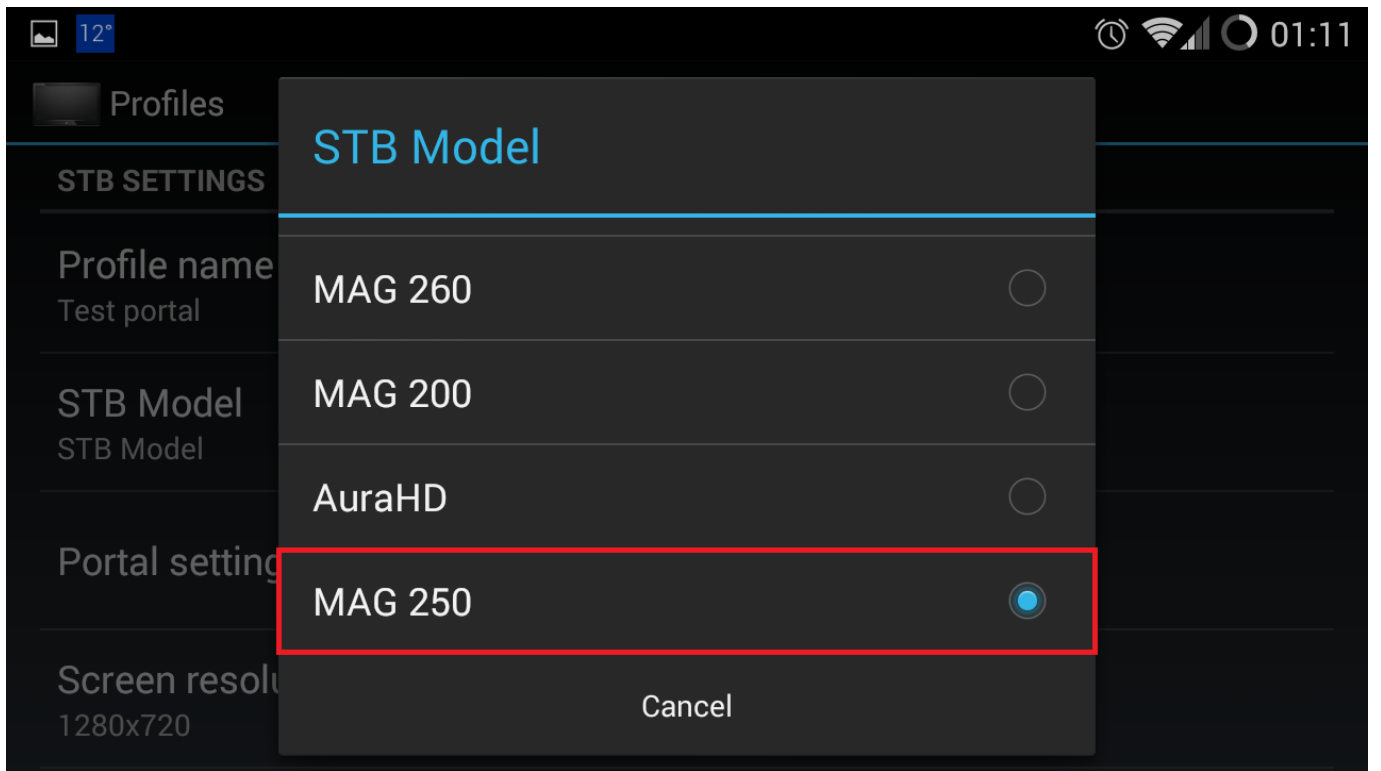

You need to [log in](#) before you can post comments.

Navigation

Registration

FAQ

[Can I Make My Mac Address For Stb Emulator](#)

[Can I Make My Mac Address For Stb Emulator](#)

File was found and ready to download!